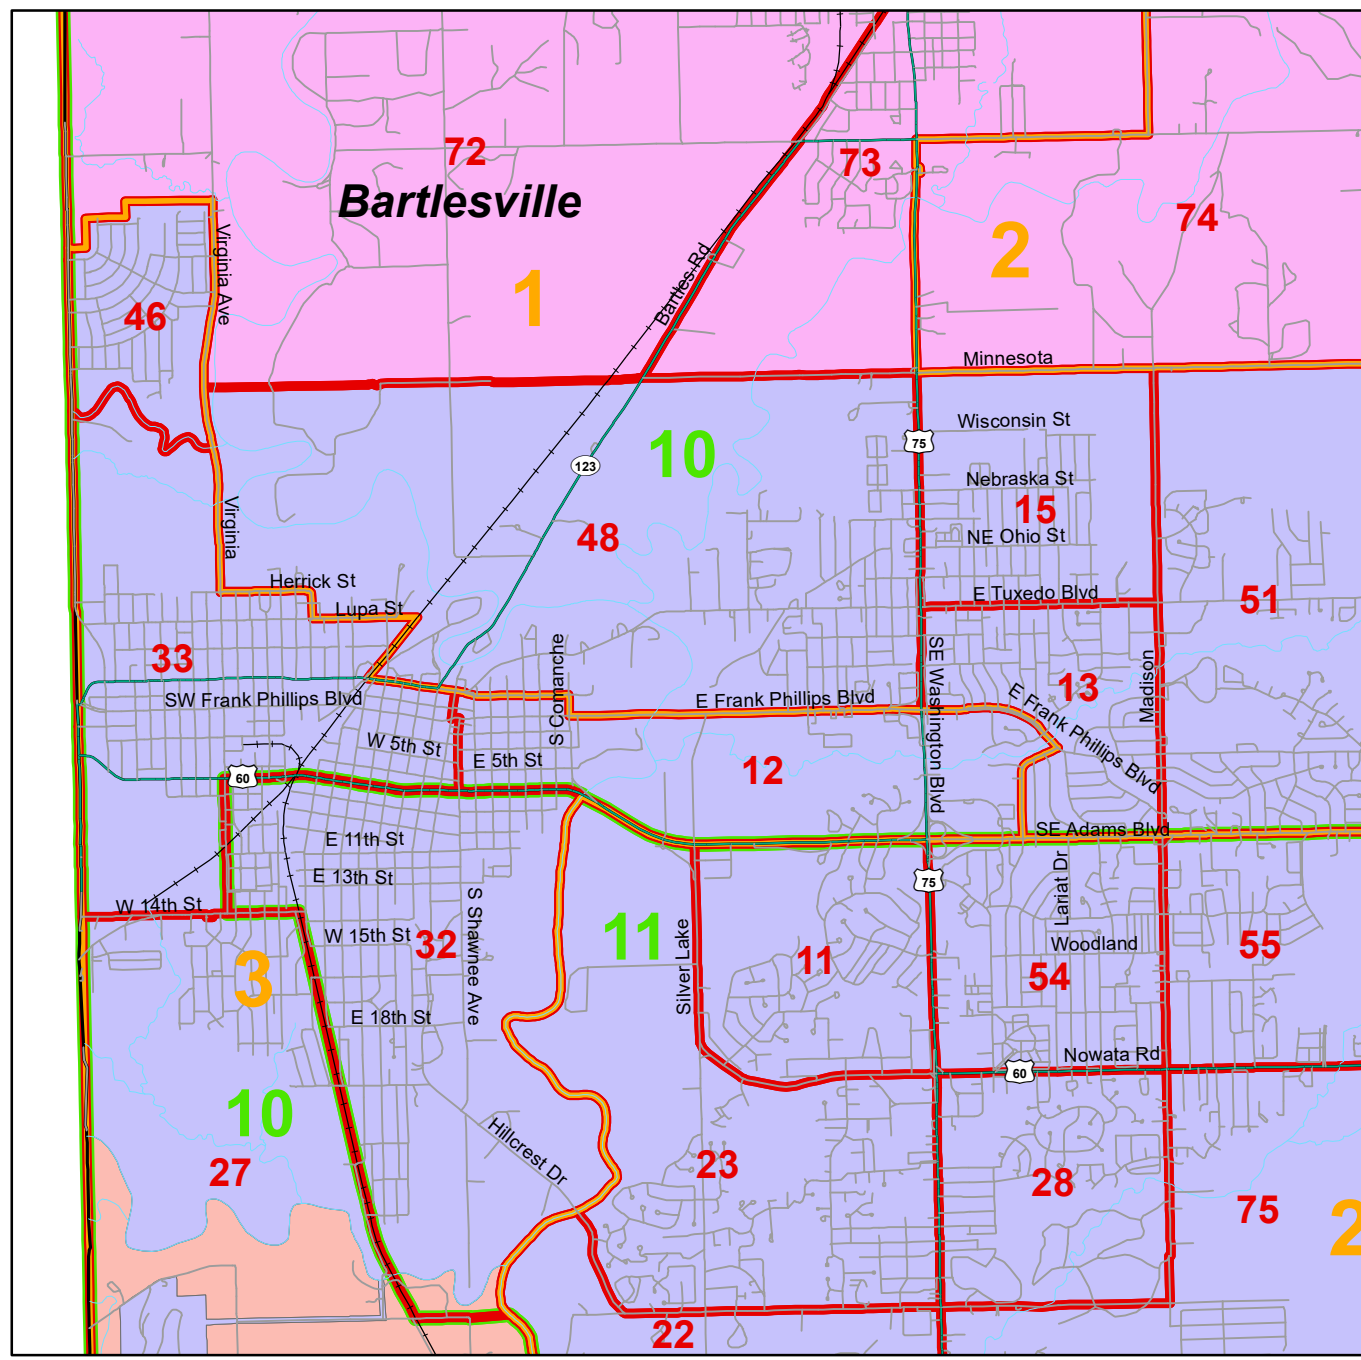

Washington County Voter Precincts

Tri-County Technology Center

- Avants
- Bartlesville
- Caney Valley
- Copan
- Dewey
- Oklahoma Union

Tulsa Career Technology Center

- Collinsville
- Skiatook

Legend

- COMM 2020
- PCT 2020
- HSE 2020
- SEN 2020