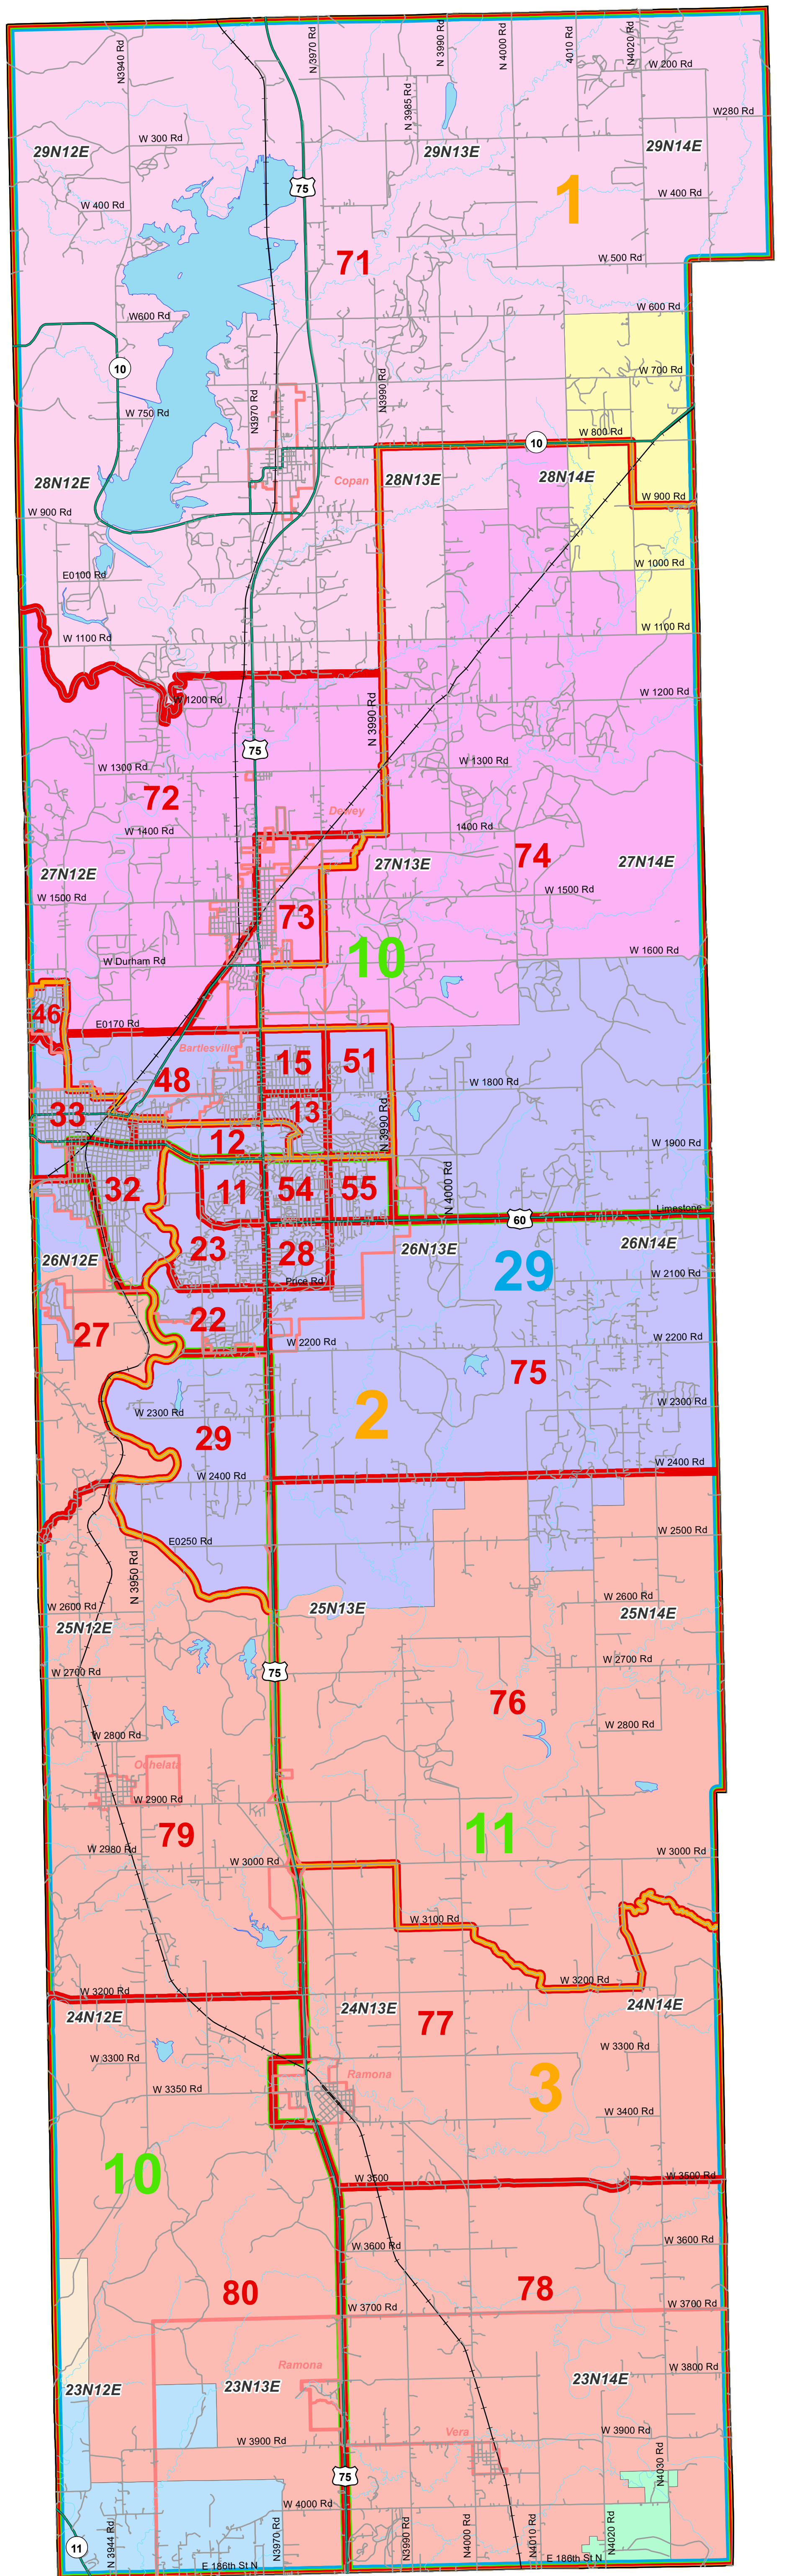

Washington County Voter Precincts

Tri-County Technology Center

- Avants
- Bartlesville
- Caney Valley
- Copan
- Dewey
- Oklahoma Union

Tulsa Career Technology Center

- Collinsville
- Skiatook

Legend

- COMM 2020
- PCT 2020
- HSE 2020
- SEN 2020